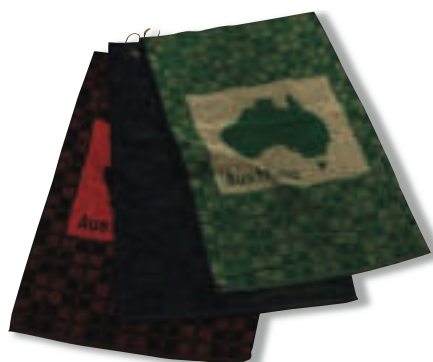

We also have a full range of plain TERRY golf towels

- Plain towels for embroidery!
- Aussie made golf towels ex Stock!
- Hook and grommet optional!

Product code	Product name	Size
EL3760HANDTOWEL	Plain hand towel	37 x 60cm
AU6040TARTAN GOLF	Tartan woven golf towel	60 x 40cm